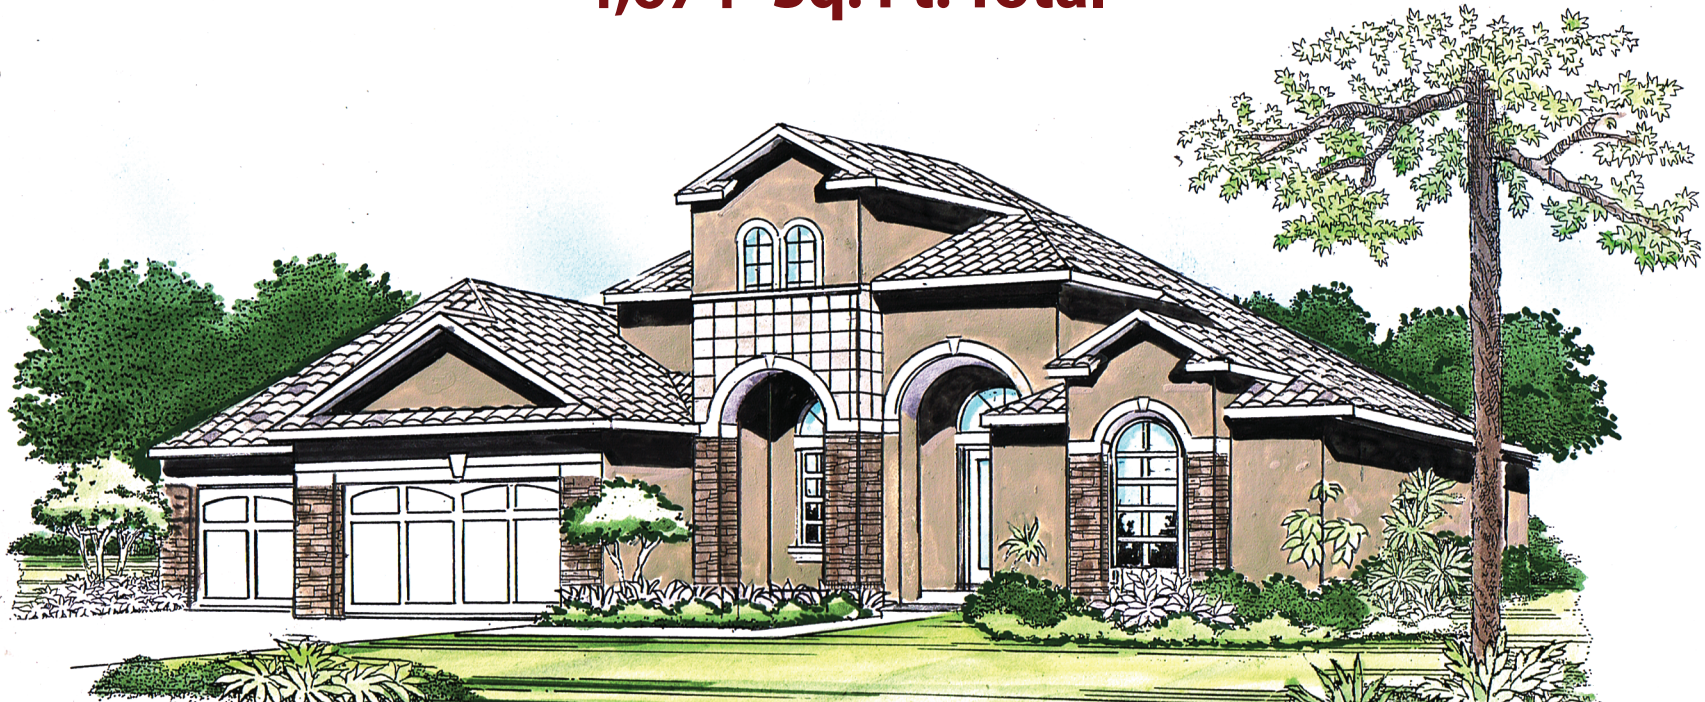

The Willow 3255

4 Bedrooms | 3 Baths | Bonus Room | 3 Car Garage

3,255 Sq. Ft. Living Area

4,674 Sq. Ft. Total

9400 River Crossing Road, New Port Richey, FL 34655
727-376-6831 ext.121 • DeebFamilyHomes.com