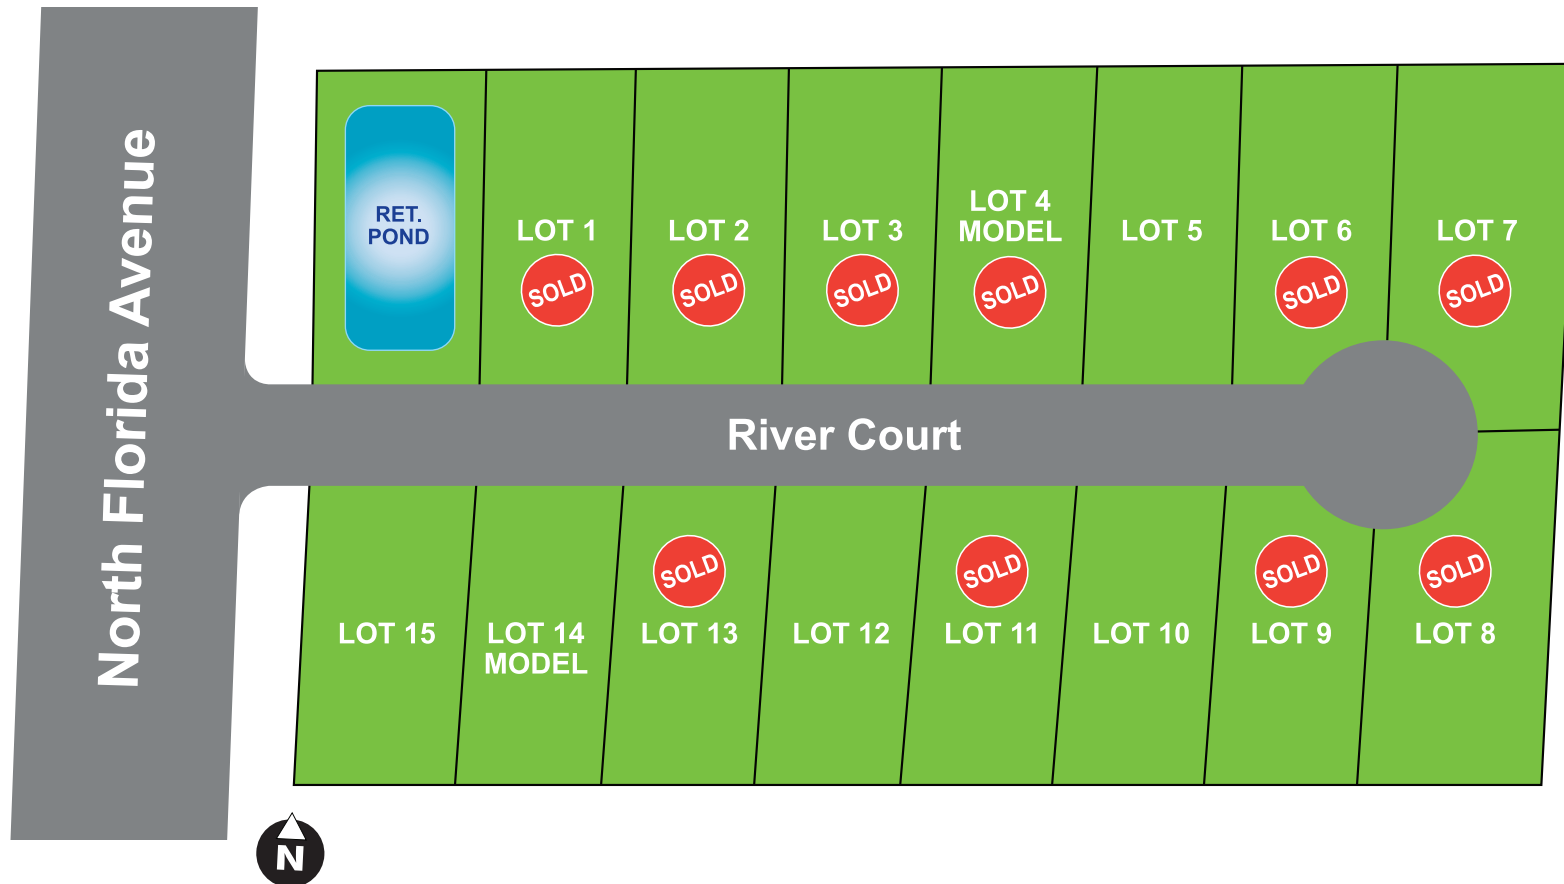

# Riverside Estates

## Site Plan

Site plan is conceptual only, and should not be relied upon as an actual representation of the final detail. Developer reserves the right to make modifications without notice. CBC010466

# Deeb Family Homes

9400 River Crossing Road, New Port Richey, FL 34655  
727-376-6831 ext.121 • DeebFamilyHomes.com