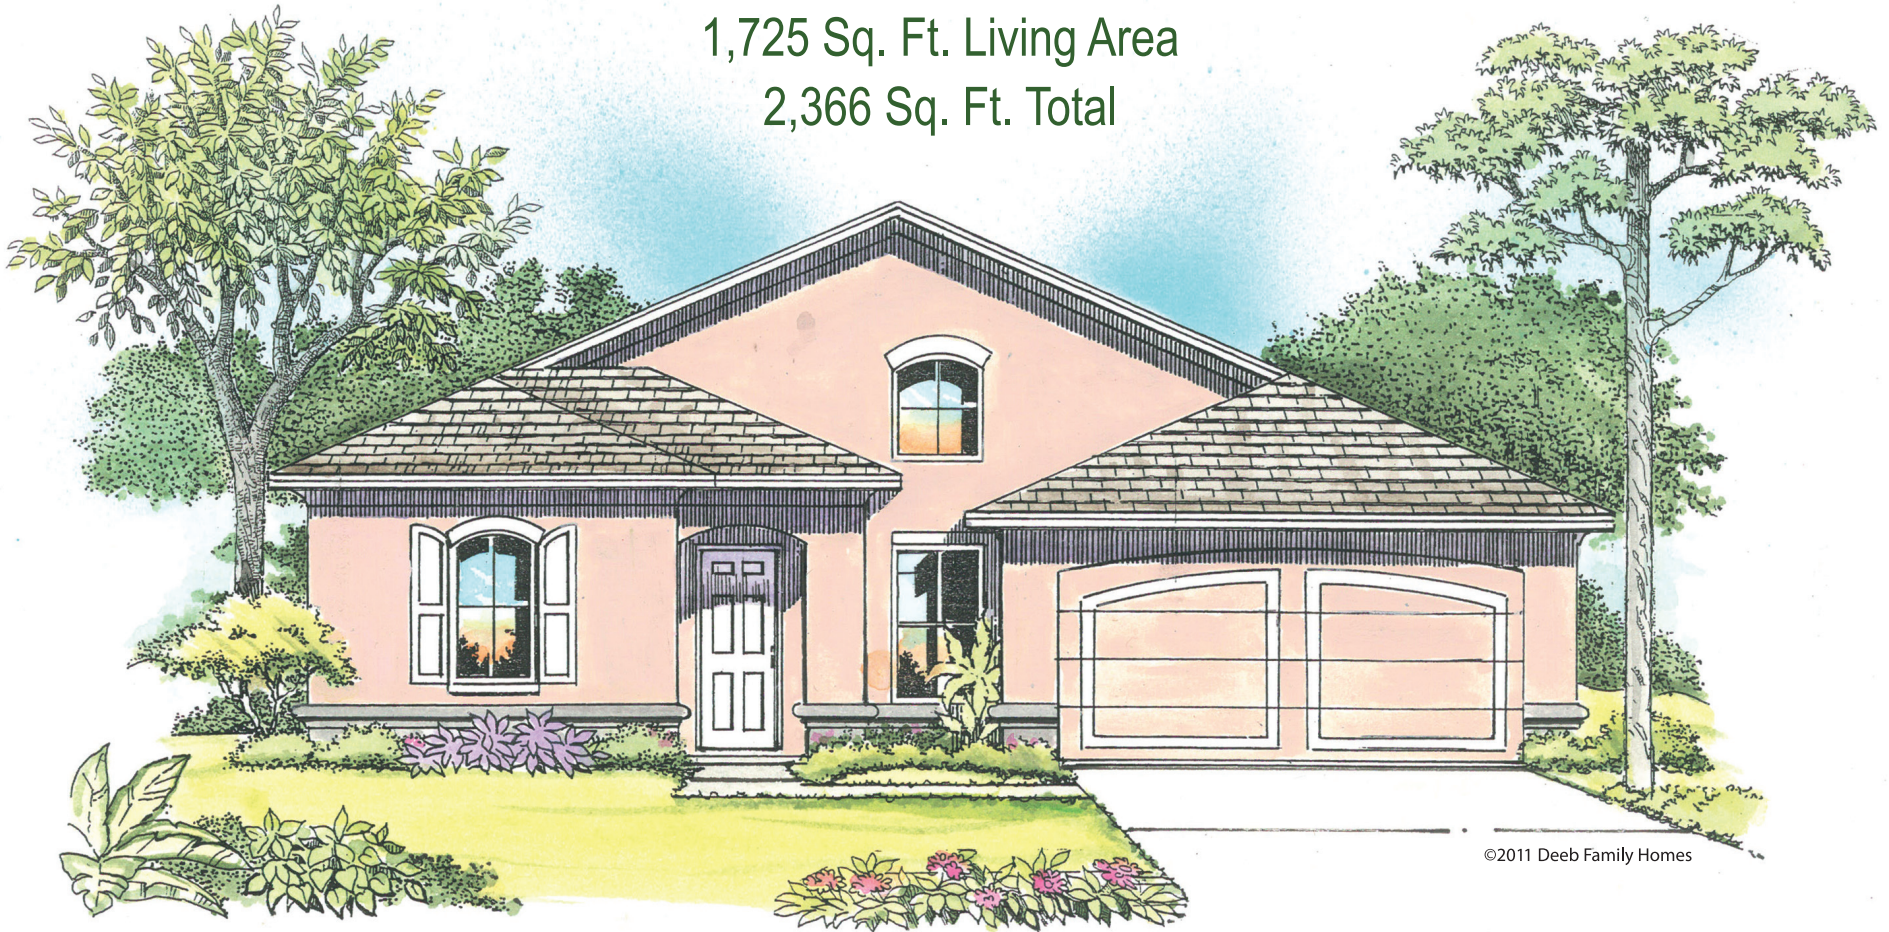

# The Pinehurst

---

3 Bedrooms | Den | 2 Baths | Great Room | 2-Car Garage

1,725 Sq. Ft. Living Area

2,366 Sq. Ft. Total

©2011 Deeb Family Homes

Deeb Family Homes

9400 River Crossing Road, New Port Richey, FL 34655  
727-376-6831 ext.121 • [DeebFamilyHomes.com](http://DeebFamilyHomes.com)