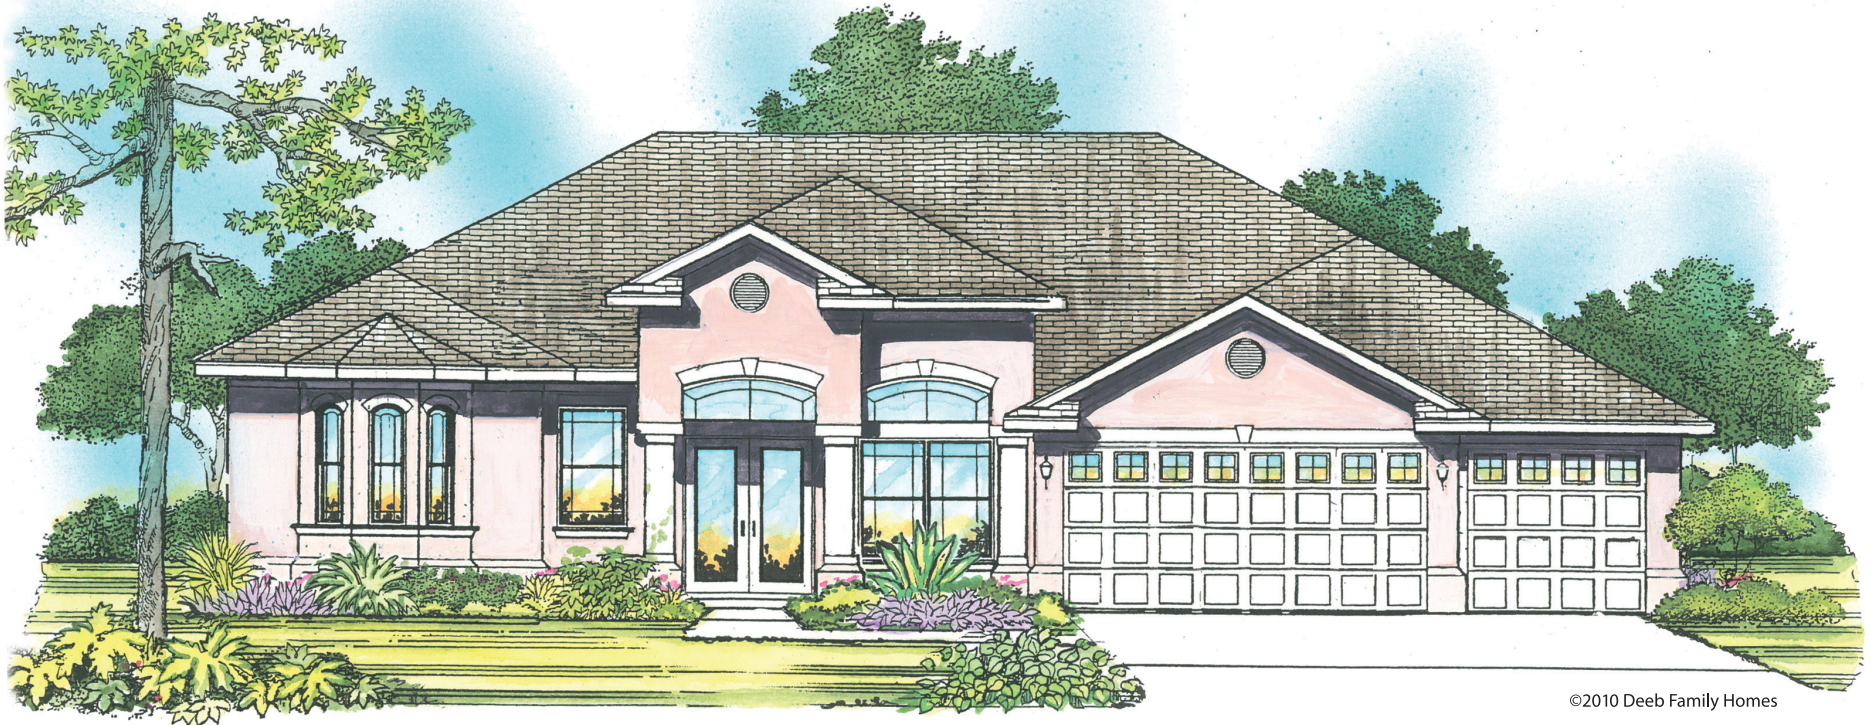

# The Aspen

---

4 Bedrooms | 3 Baths | Family Room | Bonus Room | 3-Car Garage

3,040 Sq. Ft. Living Area

4,058 Sq. Ft. Total

Deeb Family Homes

9400 River Crossing Road, New Port Richey, FL 34655  
727-376-6831 ext.121 • [DeebFamilyHomes.com](http://DeebFamilyHomes.com)