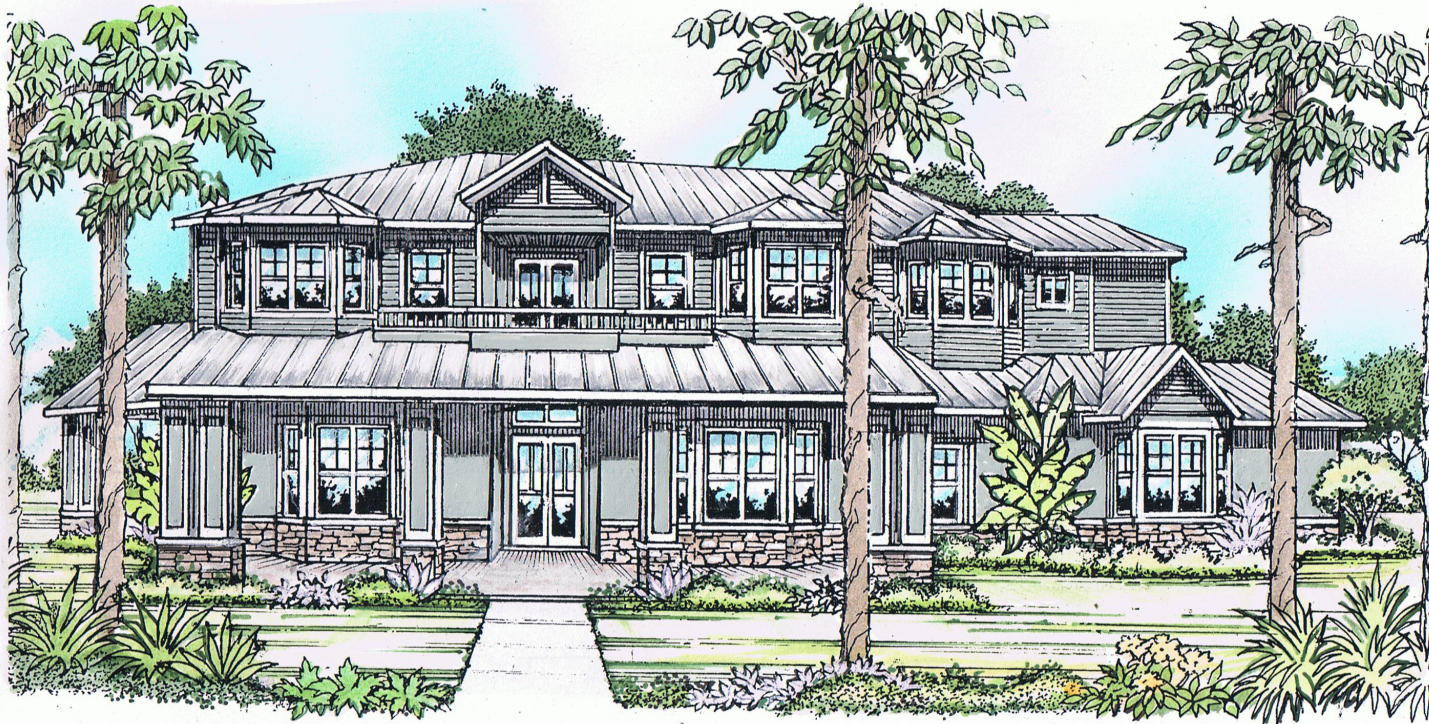

The St. Vincent

4 Bedrooms | With 2 Master Suites | 3 1/2 Baths | Loft | 2 Car Garage
3,020 Sq. Ft. Living Area
4,175 Sq. Ft. Total

9400 River Crossing Road, New Port Richey, FL 34655
727-376-6831 ext.121 • DeebFamilyHomes.com